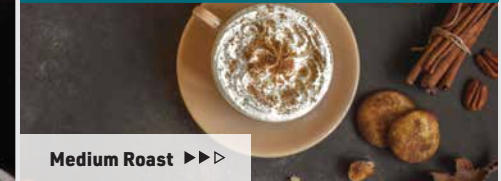

Breakfast Blend K-Cups

Brazilian and Mexican

Light Roast >>>

Our classic breakfast blend, now with the convenience of recyclable K-Cups. 12 K-Cups per box

Ground Fireside Spice

Brazilian

Medium Roast >>>

A cozy and oh so satisfying blend of cinnamon, pecan, and chocolate.